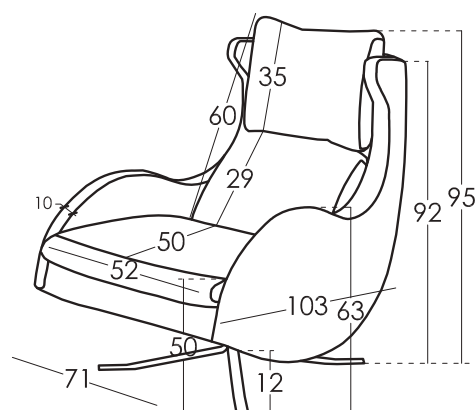

Model **LENNY**

Guarantee

Frame Lifetime guarantee

Seat Suspension 10 years

Rest of Pieces 2 years*

*6-month guaranty extension by activating it on the web

Technical Information

Frame	Frame of pine wood and MDF
Seat Suspension	N.E.A. 10 Years Guarantee
Back Suspension	Webbing 80mm
Seat Foam	30kg Foam on seat cushions + Fibre
Seat Firmness	Medium Foam (white) *
Back Cushions	Fibre fibersilk 100%
Loose Cushions	
Legs Options	Swivel leg
Colors	Shiny

Comments: * You would like to know more?
Check the FAQs section in our website

Cushions Measures

Measures

Scheme

Width	71 cm
Height	95 cm
Depth	103 cm
Seat Height	50 cm
Arm Height	63 cm
Back Height	60 cm
Depth when open	- cm
Net Weight	23 kg
Gross Weight	25 kg
Volume m3	0,56 m3