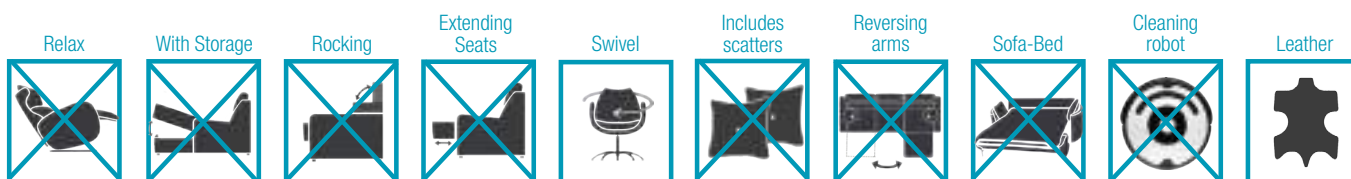

Comments: * You would like to know more?
Check the FAQs section in our website

Cushions Measures

Measures

Scheme

Width	71 cm
Height	95 cm
Depth	103 cm
Seat Height	50 cm
Arm Height	63 cm
Back Height	60 cm
Depth when open	- cm
Net Weight	23 kg
Gross Weight	25 kg
Volume m3	0,56 m3

Packaging

Shrink wrapping plastic packaging with protective corner brackets

Options

Types of Standard Foam

Hardness: Soft Grey colour 35Kg	Hardness: Medium White colour 35Kg	Hardness: Hard Green colour 30Kg
---------------------------------------	--	--