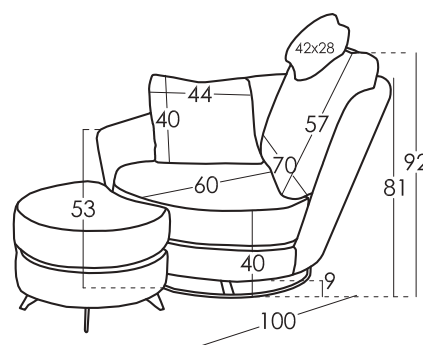

Scheme

Packaging

Shrink wrapping plastic packaging with protective corner brackets