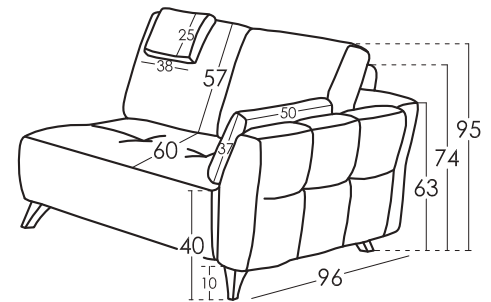

Scheme

Packaging

Shrink wrapping plastic packaging with protective corner brackets