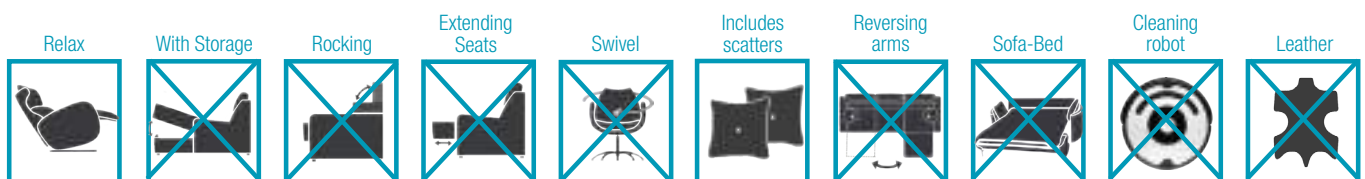

Options

Types of Standard Foam

Hardness: Soft: Grey colour 35Kg	Hardness: Medium: White colour 35Kg	Hardness: Hard: Green colour 30Kg

Types of Fire Retardant Foam

Hardness: Medium: Grey colour 41Kg	Hardness: Soft: White colour 36Kg

* You can request a different seat hardness from the standard of the model with a small price increase

VALENTINA is manufactured by Fama Sofás, whose quality system is certified by AENOR and IQNET, according to ISO 9001-2008, with certificate number ER 0790/1999.

All models have passed the tests required for granting the quality control label from Aidima-Cetem laboratories.

fama